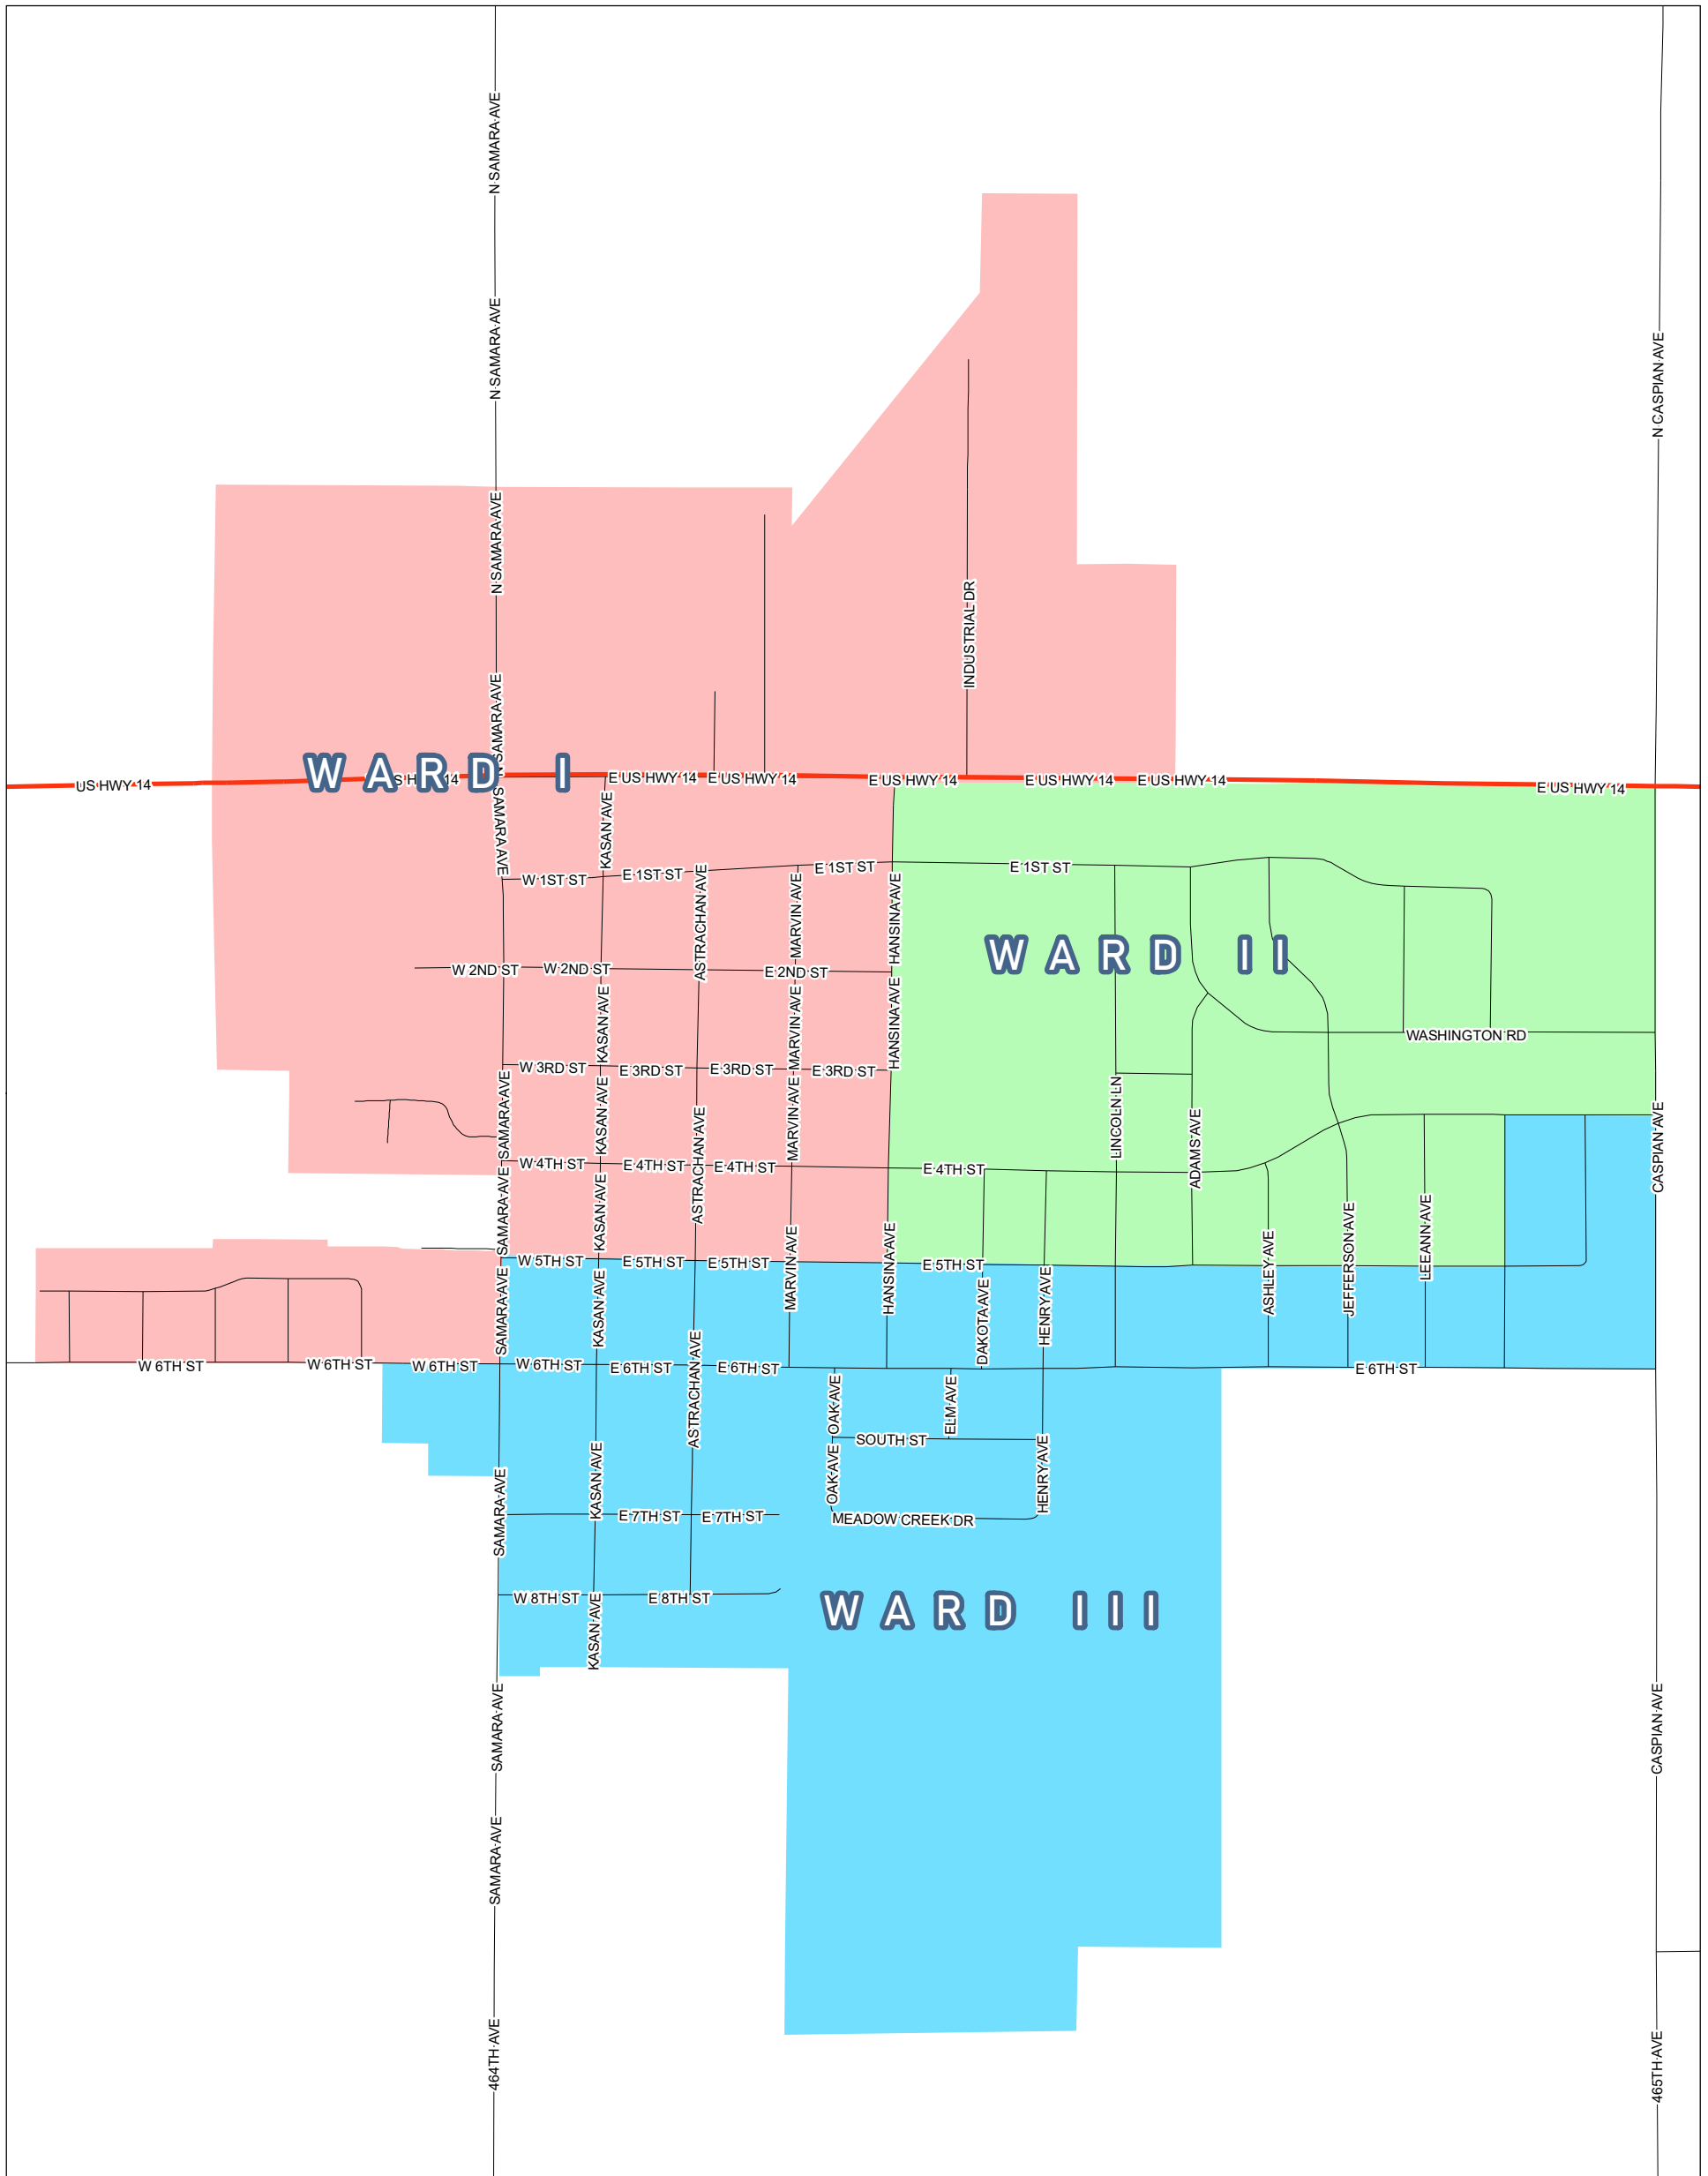

CITY OF VOLGA OFFICIAL VOTING MAP

Volga Proposed Wards				
Ward	Optimal Target Population	Population	Population Deviation	% Deviation
I ■	704	708	4	0.57%
II ■	704	720	16	2.27%
III ■	704	685	-19	-2.70%
				Total % Deviation of Most Populated & Least Populated
				4.97%